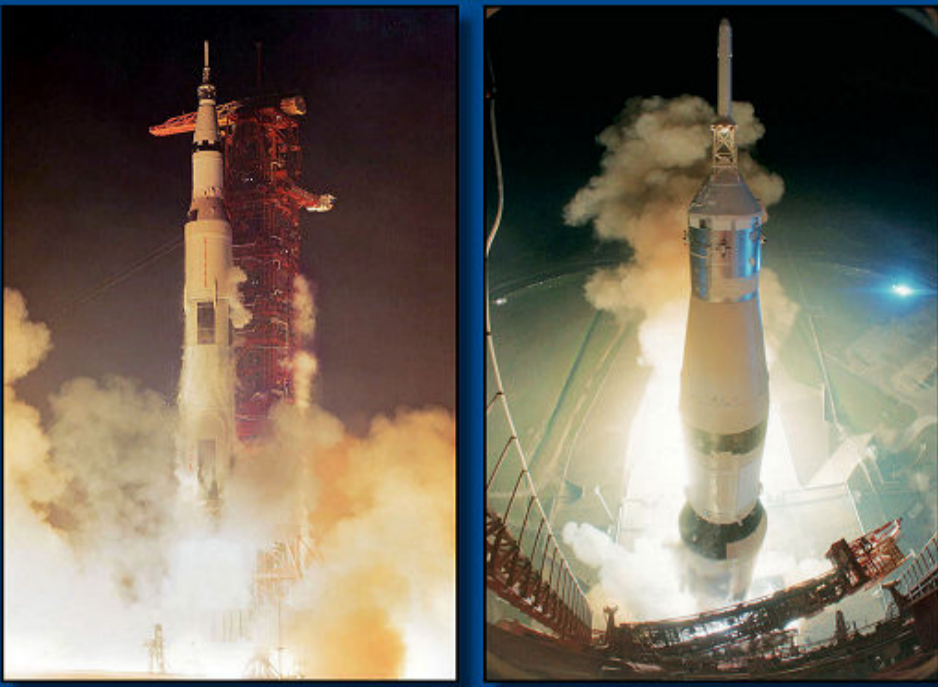

Apollo 17 Liftoff - 7 December 1972

Apollo-17 - Liftoff - 1972-12-07